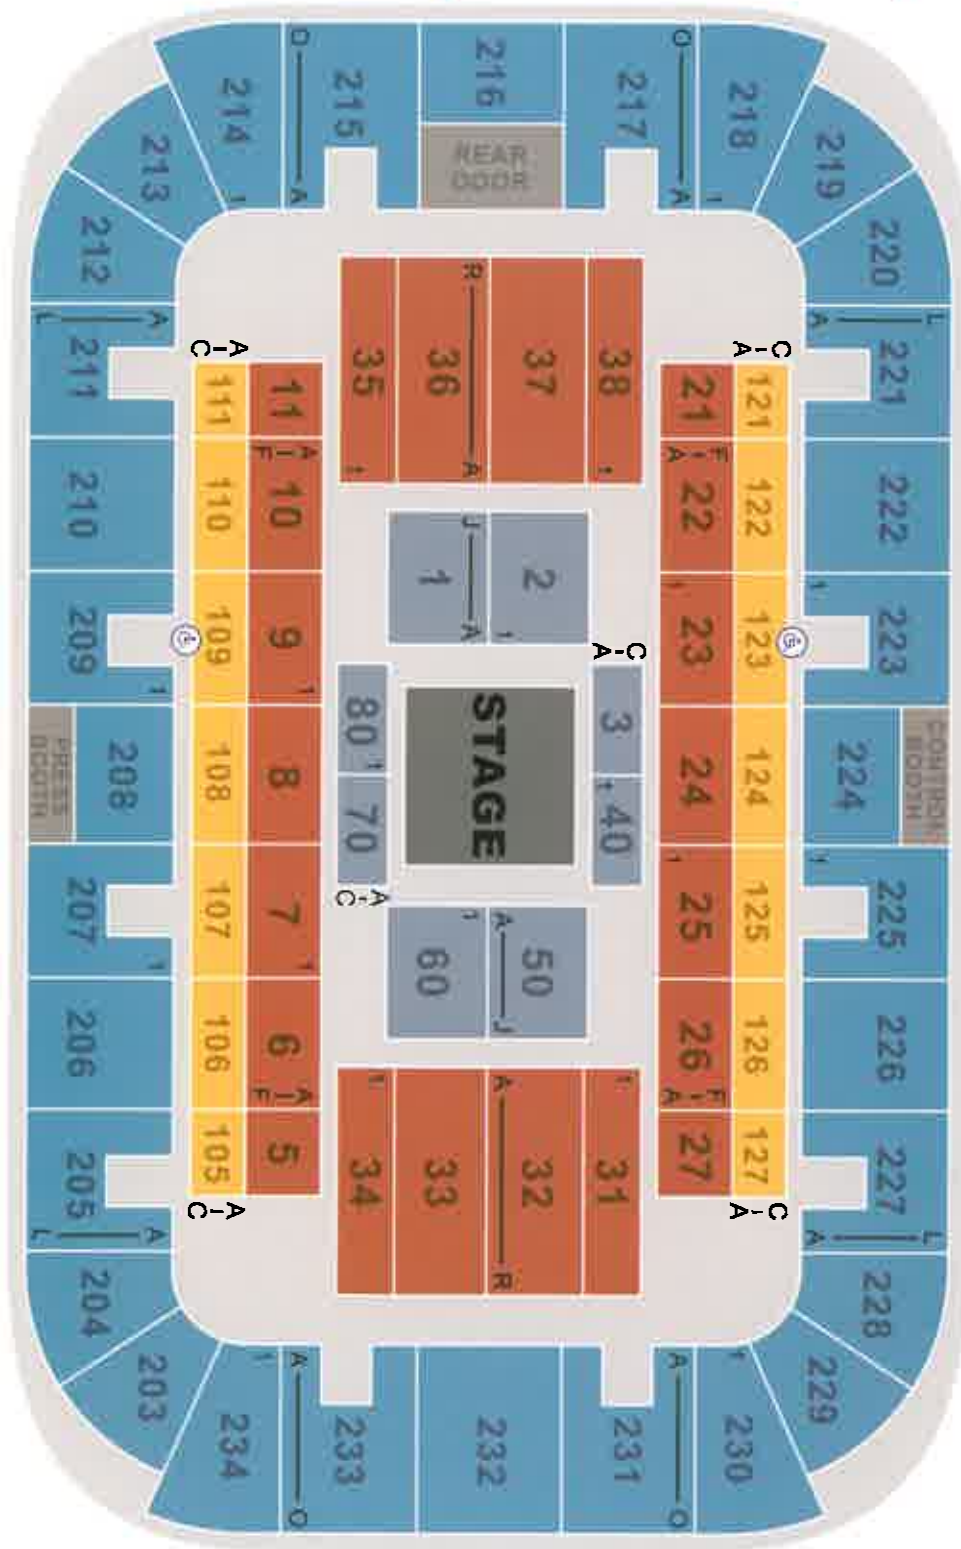

CONCERT (In-The-Round)

SEATING	
Floor	= 576
Risers	= 2,290
Lower	= 468
Upper	= 4,196
Skyboxes	= 208

Total Seating Capacity 7,738

Accessible